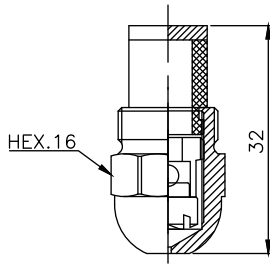

BK Series Hollow Cone Spray Nozzles

BK

Oil Burner Spray Nozzles

Oil burner nozzles are available in semi hollow cone spray pattern. Micro-finish of tip & disc seats permitting flow only through the slots of the disc, plus extremely close manufacturing tolerances, ensure accurate capacity control. These nozzles are fitted with filter in order to provide highly efficient in depth filtration with one piece construction extra fine filter microns are supplied as standard on all small capacity nozzles.